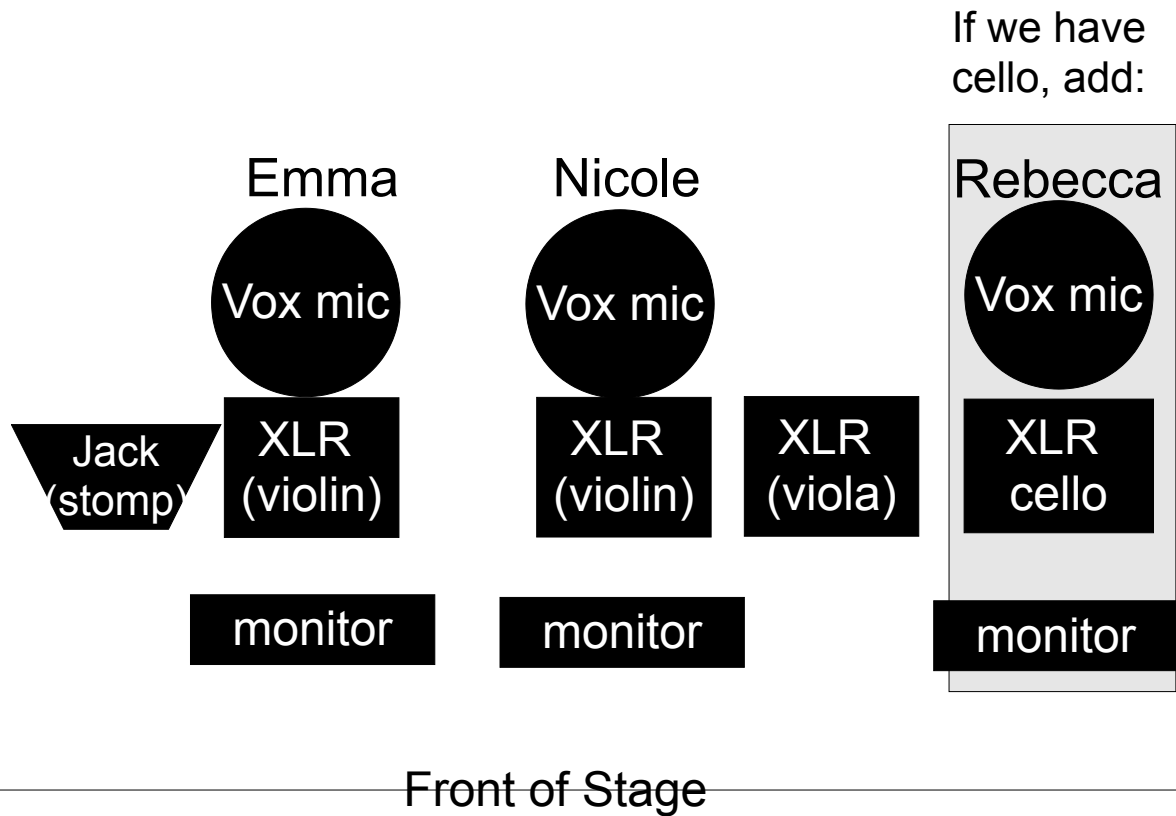

The Wish List

Stage Plan

Duo / Trio

You supply:

- 2 x vocal mics on boom stands, and leads;
- 3 x XLR lead with phantom power;
- 1 x guitar lead with jack.

If we have cello, please add:

- 1x vocal mic on boom stand with lead;
- 1x XLR lead with phantom power;
- 1x armless chair